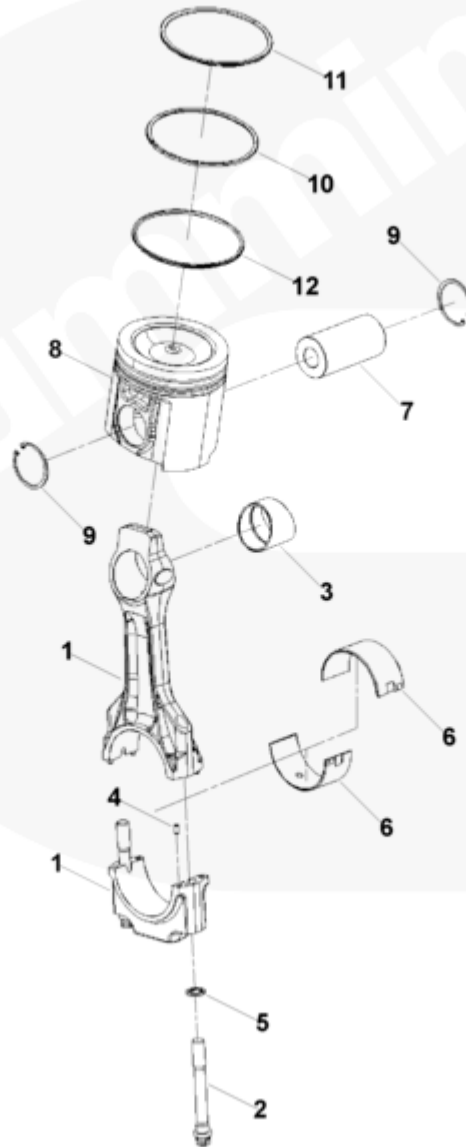

Parts Catalog - Option Detail

Electronic Parts Catalog - Option Detail				
Option	Group	Graphic	Film Card	Date
PP6742-02	01.04	cx600gb	K38	04-JUL-05
Engines	GTA38, K38, KTA38GC CM558, QSK38 CM2150 K106, QSK38 CM2150 MCRS, QSK38 CM850 MCRS			

©Cummins Inc

cx600gb

[SMALL](#) | [MEDIUM](#) | [LARGE](#)

Cart	Ref No	Part Number	Part Description	Required	Remarks
<input type="button" value="View My Cart"/>					
		PP6742-02	Connecting Rod And Piston		Certified connecting rods...(More)

					for use with agency
					approval. Connecting rod
					for use when certification
					by Marine society is
					required.
<input type="checkbox"/>	1	3632411	Engine Connecting Rod	12	
		3632169	Engine Connecting Rod	1	
<input type="checkbox"/>	2	3013266	Fracture Resistant Screw	2	
<input type="checkbox"/>	3	3043909	Bushing	1	
<input type="checkbox"/>	4	69558	Pin Dowel	4	
<input type="checkbox"/>	5	205126	Plain Washer	2	5/8 in.
<input type="checkbox"/>	6	3047390	Connecting Rod Bearing	2	Standard
<input type="checkbox"/>		3047391	Connecting Rod Bearing	A/R	.010 Inch Undersize
<input type="checkbox"/>		3047392	Connecting Rod Bearing	A/R	.020 Inch Undersize
<input type="checkbox"/>		3047393	Connecting Rod Bearing	A/R	.030 Inch Undersize
<input type="checkbox"/>		3047394	Connecting Rod Bearing	A/R	.040 Inch Undersize
<input type="checkbox"/>		4090013	Piston Kit	12	
<input type="checkbox"/>	7	4095009	Piston Pin	1	
	8	4097889	Engine Piston	1	Serviced as 4090013.
<input type="checkbox"/>	9	205269	Retaining Ring	2	
<input type="checkbox"/>		4089501	Piston Ring Set	12	
	10	4081176	Compression Piston Ring	1	
	11	3068813	Compression Piston Ring	1	
	12	3090450	Oil Piston Ring	1	